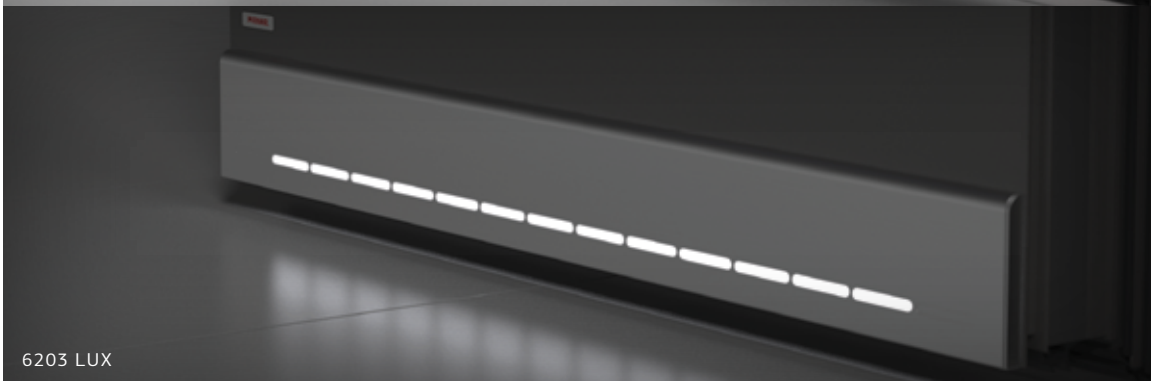

ROUND LUX

ANGULAR LUX NERO

Please contact the Sales Department for further details on the full range of handles and illumination upgrades.

STAINLESS STEEL PROTECTIVE TRIM

OPTIMUM TABLE OF CONTENTS

7110 → 13