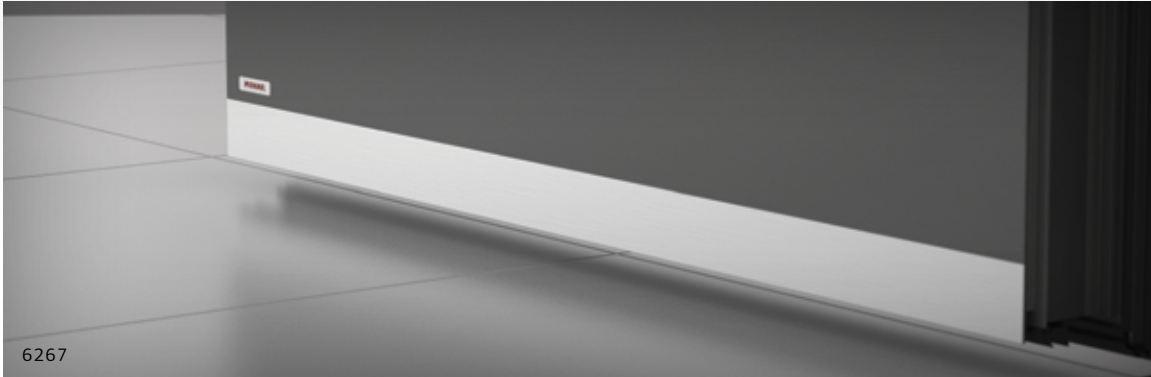

STAINLESS STEEL PROTECTIVE TRIM