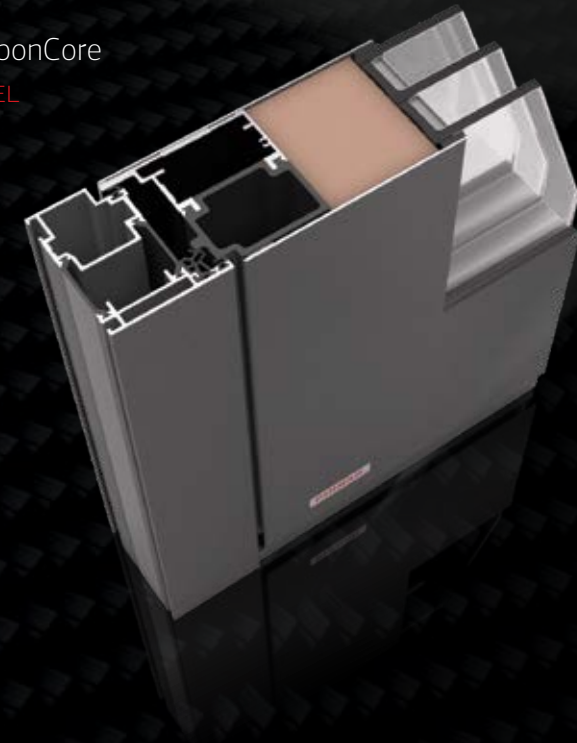

CarbonCore
SOFT

CarbonCore

*The world's Strongest Carbon Fibre
Front Door Construction*

Construction is at the heart of every top-quality front door. CarbonCore is the world's only patented carbon construction developed exclusively for front doors. Carbon fibre is extremely light, rigid and several times stronger than steel, so the door will not warp in the scorching sun or the coldest winters. CarbonCore allows for easier installation without warping, reduces delivery and installation defects, lessens the environmental impact and shortens the production and sales process.

CarbonCore
LEVEL