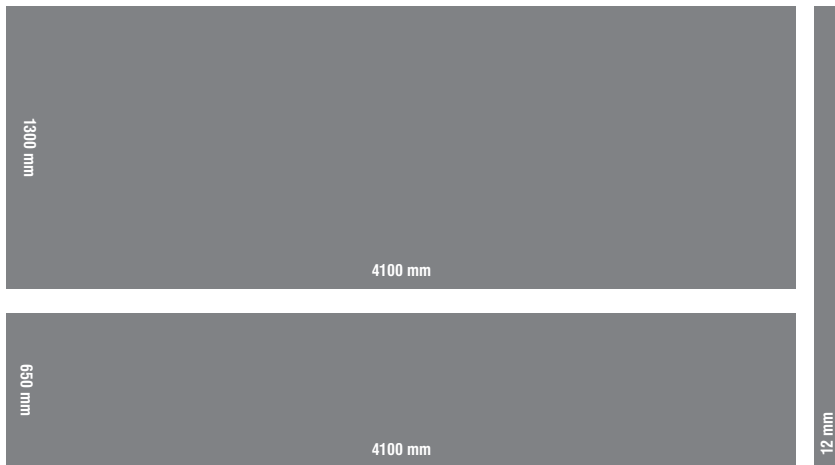

Product Overview

Number	Texture	Decor name	Core
8685	SU	Snow White	White
K023	SU	Venato	White
7100	GM	White Omega	White
K217	GM	White Andromeda	White
K028	SU	Portland	Grey
K367	PH	Cream Navona	Grey
K368	PH	Grey Atlantic Marble	Grey
K302	PH	Urban Stonecrete	Grey
K372	GM	Grey Andromeda	Grey
K292	PW	Tobacco Hardy Oak	Brown
K295	PW	Honey Longbarr Oak	Brown
K108	SU	Peltro	Black
0190	AF/SM	Black	Black
0190	SL	Black	Black
K205	SL	Black Concrete	Black
7099	GM	Black Omega	Black

Board Size